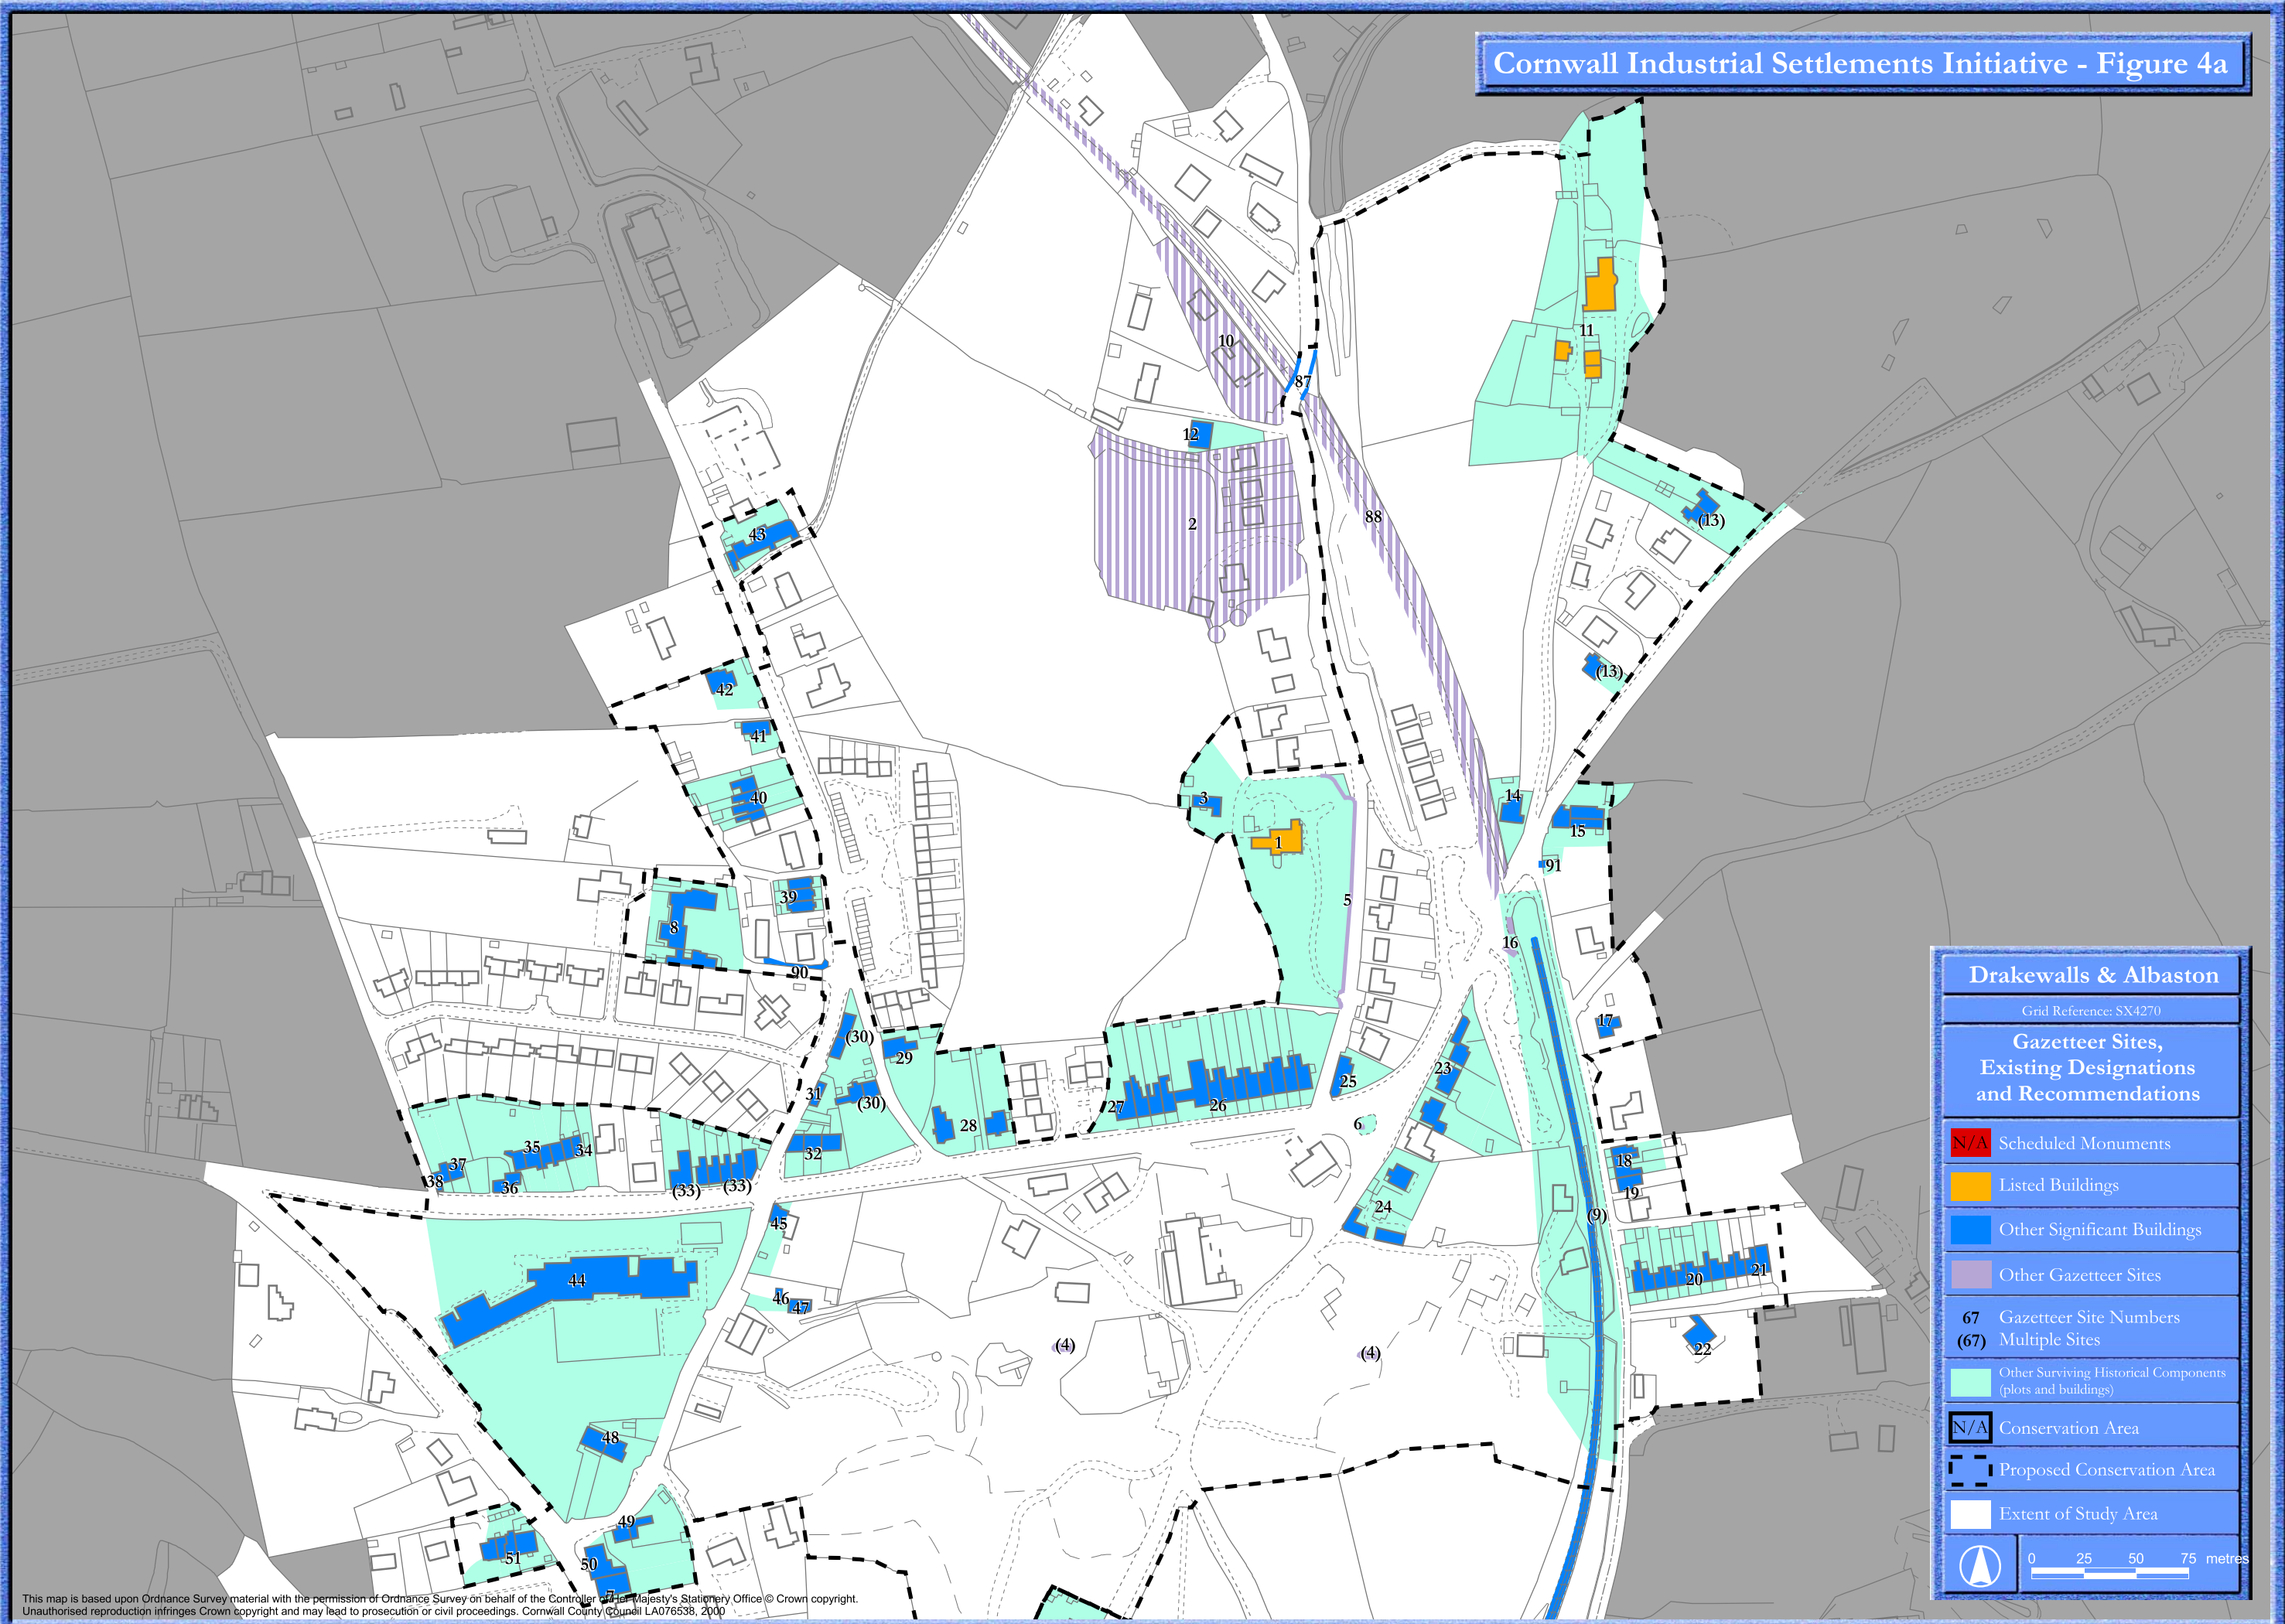

Cornwall Industrial Settlements Initiative - Figure 4a

Drakewalls & Albaston
 Grid Reference: SX4270

Gazetteer Sites, Existing Designations and Recommendations

- N/A Scheduled Monuments
- Listed Buildings
- Other Significant Buildings
- Other Gazetteer Sites
- 67 Gazetteer Site Numbers
- (67) Multiple Sites
- Other Surviving Historical Components (plots and buildings)
- N/A Conservation Area
- Proposed Conservation Area
- Extent of Study Area

0 25 50 75 metres

This map is based upon Ordnance Survey material with the permission of Ordnance Survey on behalf of the Controller of Her Majesty's Stationery Office © Crown copyright. Unauthorised reproduction infringes Crown copyright and may lead to prosecution or civil proceedings. Cornwall County Council LA076538, 2000