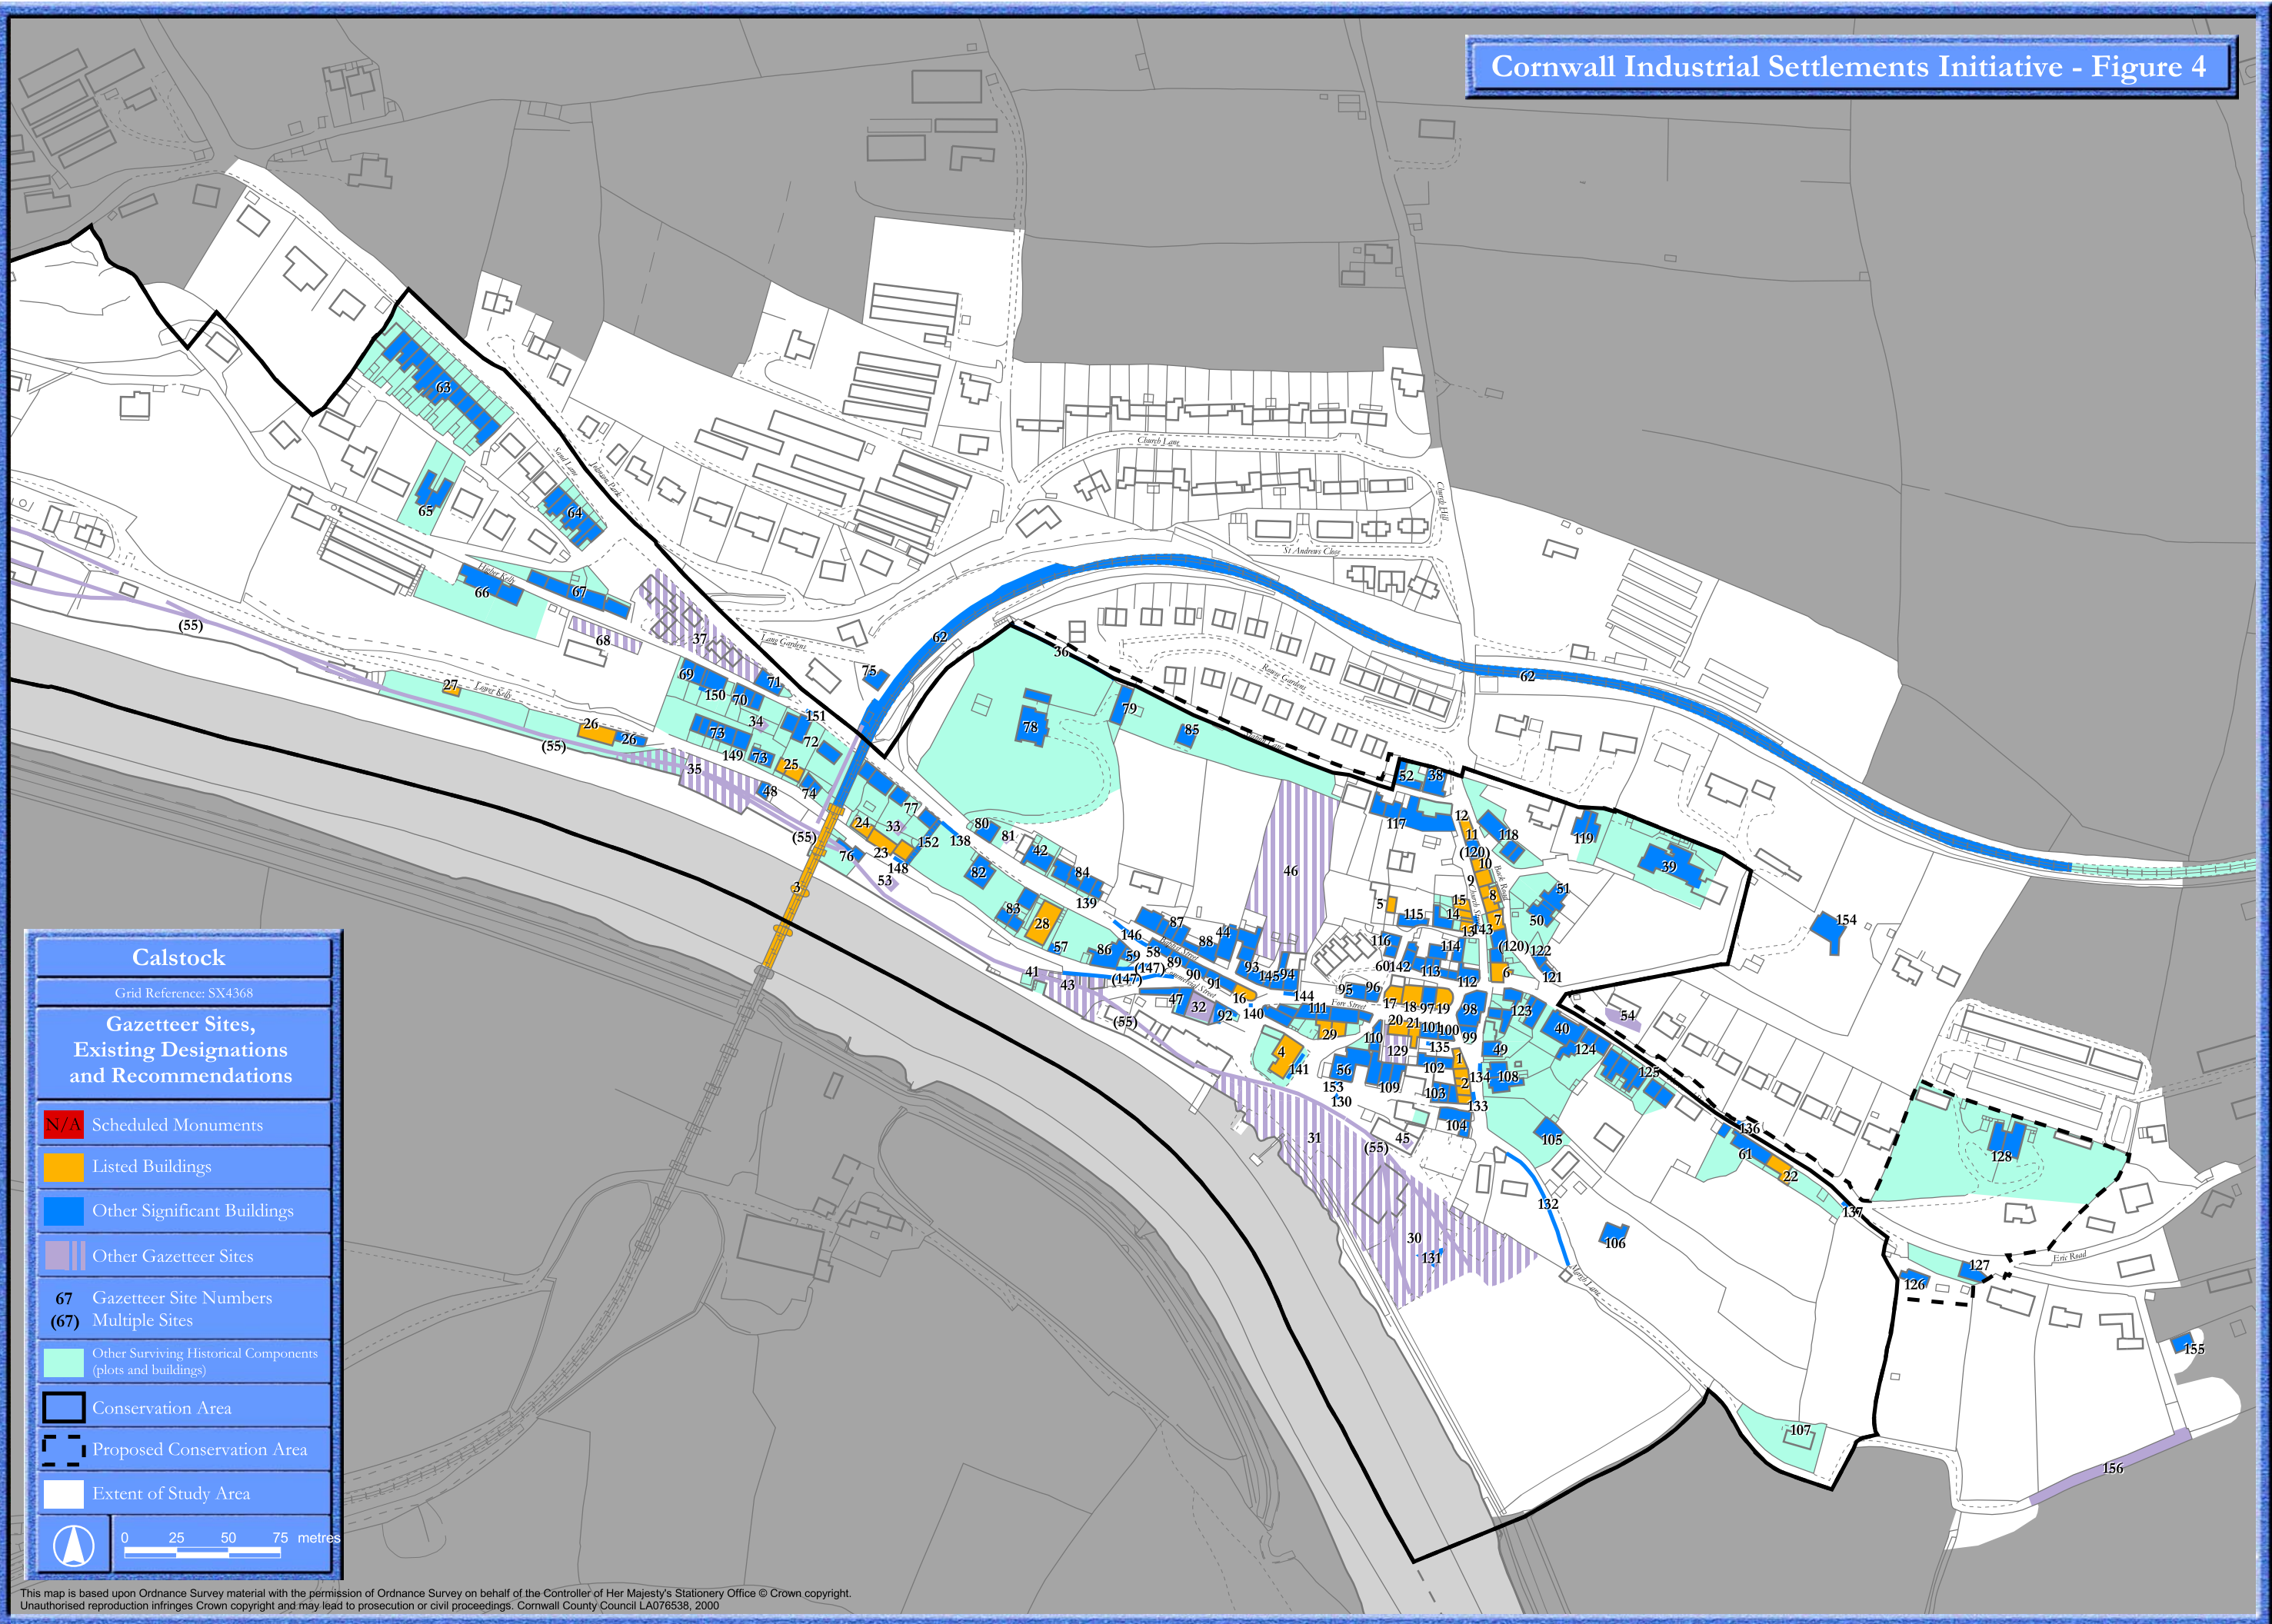

Cornwall Industrial Settlements Initiative - Figure 4

Calstock
Grid Reference: SX4368

Gazetteer Sites, Existing Designations and Recommendations

- N/A Scheduled Monuments
- Listed Buildings
- Other Significant Buildings
- Other Gazetteer Sites
- 67 Gazetteer Site Numbers
  (67) Multiple Sites
- Other Surviving Historical Components (plots and buildings)
- Conservation Area
- Proposed Conservation Area
- Extent of Study Area

0 25 50 75 metres